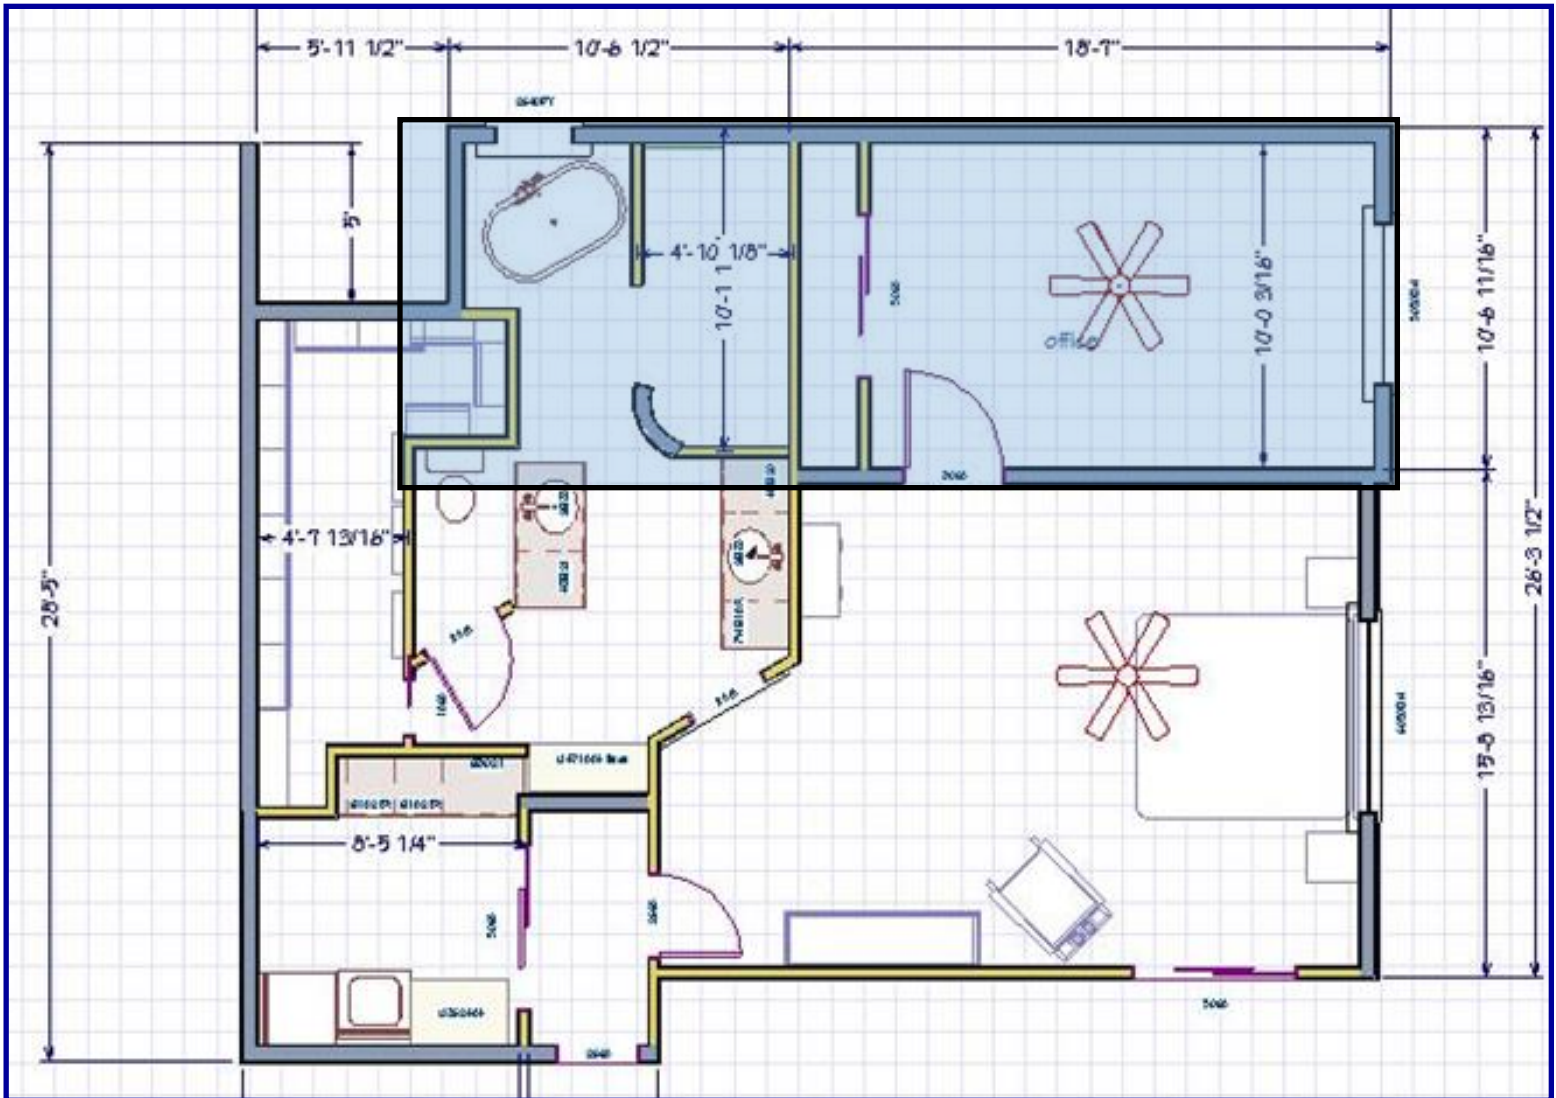

Update our "kids" Home - Part 2

Teddi & John Lynch wanted to update the home where they raised their kids, now that they are all out of the home.

They had dreaming of doing this update for over a decade. They had talked to many contractors and designers, but never felt comfortable with any of them...until they stumbled upon Interior Expressions.

Expand & Update

We added 350 sq. ft. to their house to allow for a spa-like Master Bath which would allow for a free-standing tub, expanded shower, and an additional vanity.

The shaded area on the new floor plan below designates that addition.

The added sq. ft. also allowed for the addition of a new den/office off the Master Bedroom.